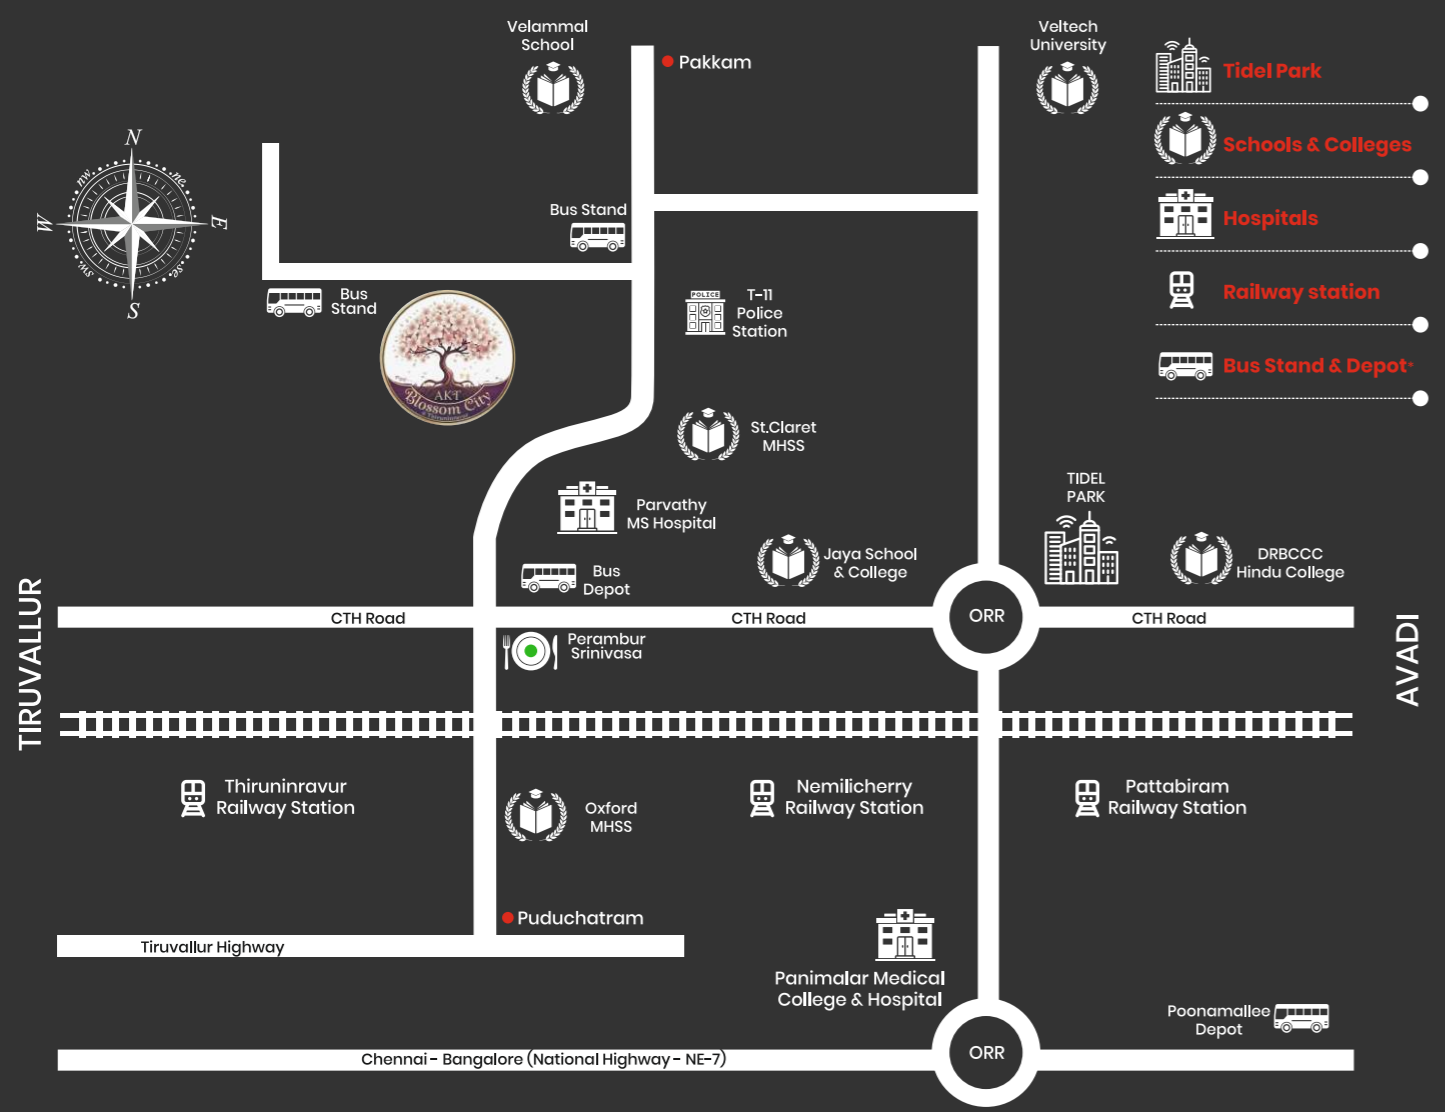

AKT BLOSSOM CITY

Nathamedu, Pakkam
Premium Villa Plots

SCHOOLS

- St. Clare's MHSS
- Jaya MHSS
- Dasar's Govt. High School
- St. John's MHSS
- Angel MHSS
- Vivekananda Vidyala School
- Velammal School
- Oxford MHSS

COLLEGES

- Jaya Engineering & Polytechnic
- Jaya Arts & Science College
- DRBCCC Hindu College
- Veltech University
- Panimalar Medical & Engineering
- AMS College

HOSPITALS

- Parvathy 24 Hours Hospital
- AG Speciality Hospital
- GJ 24 Hours Hospital
- Panimalar 24 Hours Hospital
- Tiruvallur Govt. Hospital

POLICE STATION

T-11 Police Station in 2km

Thiruninravur Railway Station - 3.5 Km
Nemilicherry Railway Station - 4.4 Km
Pattabiram Railway Station - 5.8 km

Thiruninravur Bus Depot - 3 Km
Nathamedu Bus Stand - 1 Km
Pattabiram Bus Depot - 5 Km

Head office Address :
No.4, Thulasi Ammal Nagar, MTH Road,
Near Venkatachalapathy Mahal,
Veppampattu, Tiruvallur - 602024

Contact: